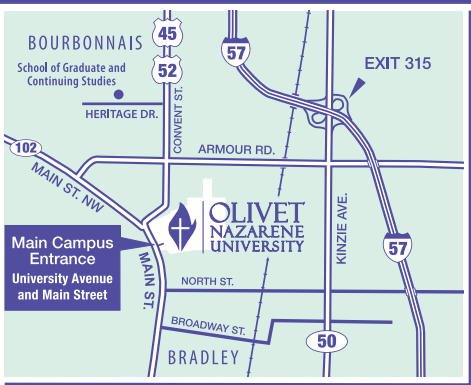

# Olivet Nazarene University's Main Campus (BOURBONNAIS, ILL.)

TO I-57, EXIT 315 (2 miles)  
TO SCHOOL OF GRADUATE AND CONTINUING STUDIES  
21 HERITAGE DRIVE, BOURBONNAIS (1 mile)

TO OLDE OAK APARTMENTS  
OLDE OAK DRIVE  
BOURBONNAIS  
(.5 miles)

**Main Campus Entrance**  
100 UNIVERSITY AVENUE  
BOURBONNAIS, ILLINOIS 60914

TO INTRAMURAL FIELDS  
TO FORTIN VILLA - ROTC OFFICE  
615 S. MAIN ST.  
(.3 miles)

**OLIVET NAZARENE UNIVERSITY**  
[www.olivet.edu](http://www.olivet.edu)