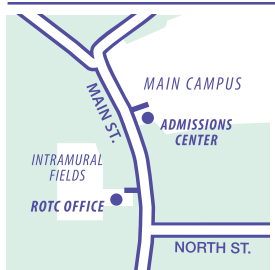

# Olivet Nazarene University's Main Campus (BOURBONNAIS, ILL.)

TO I-57, EXIT 315 (2 miles)  
TO SCHOOL OF GRADUATE AND CONTINUING STUDIES  
21 HERITAGE DRIVE, BOURBONNAIS (1 mile)

TO OLDE OAK APARTMENTS  
OLDE OAK DRIVE  
BOURBONNAIS  
(.5 miles)

**Main Campus Entrance**  
100 UNIVERSITY AVENUE  
BOURBONNAIS, ILLINOIS 60914

TO INTRAMURAL FIELDS  
TO FORTIN VILLA - ROTC OFFICE  
615 S. MAIN ST.  
(.3 miles)

**OLIVET NAZARENE UNIVERSITY**  
[www.olivet.edu](http://www.olivet.edu)