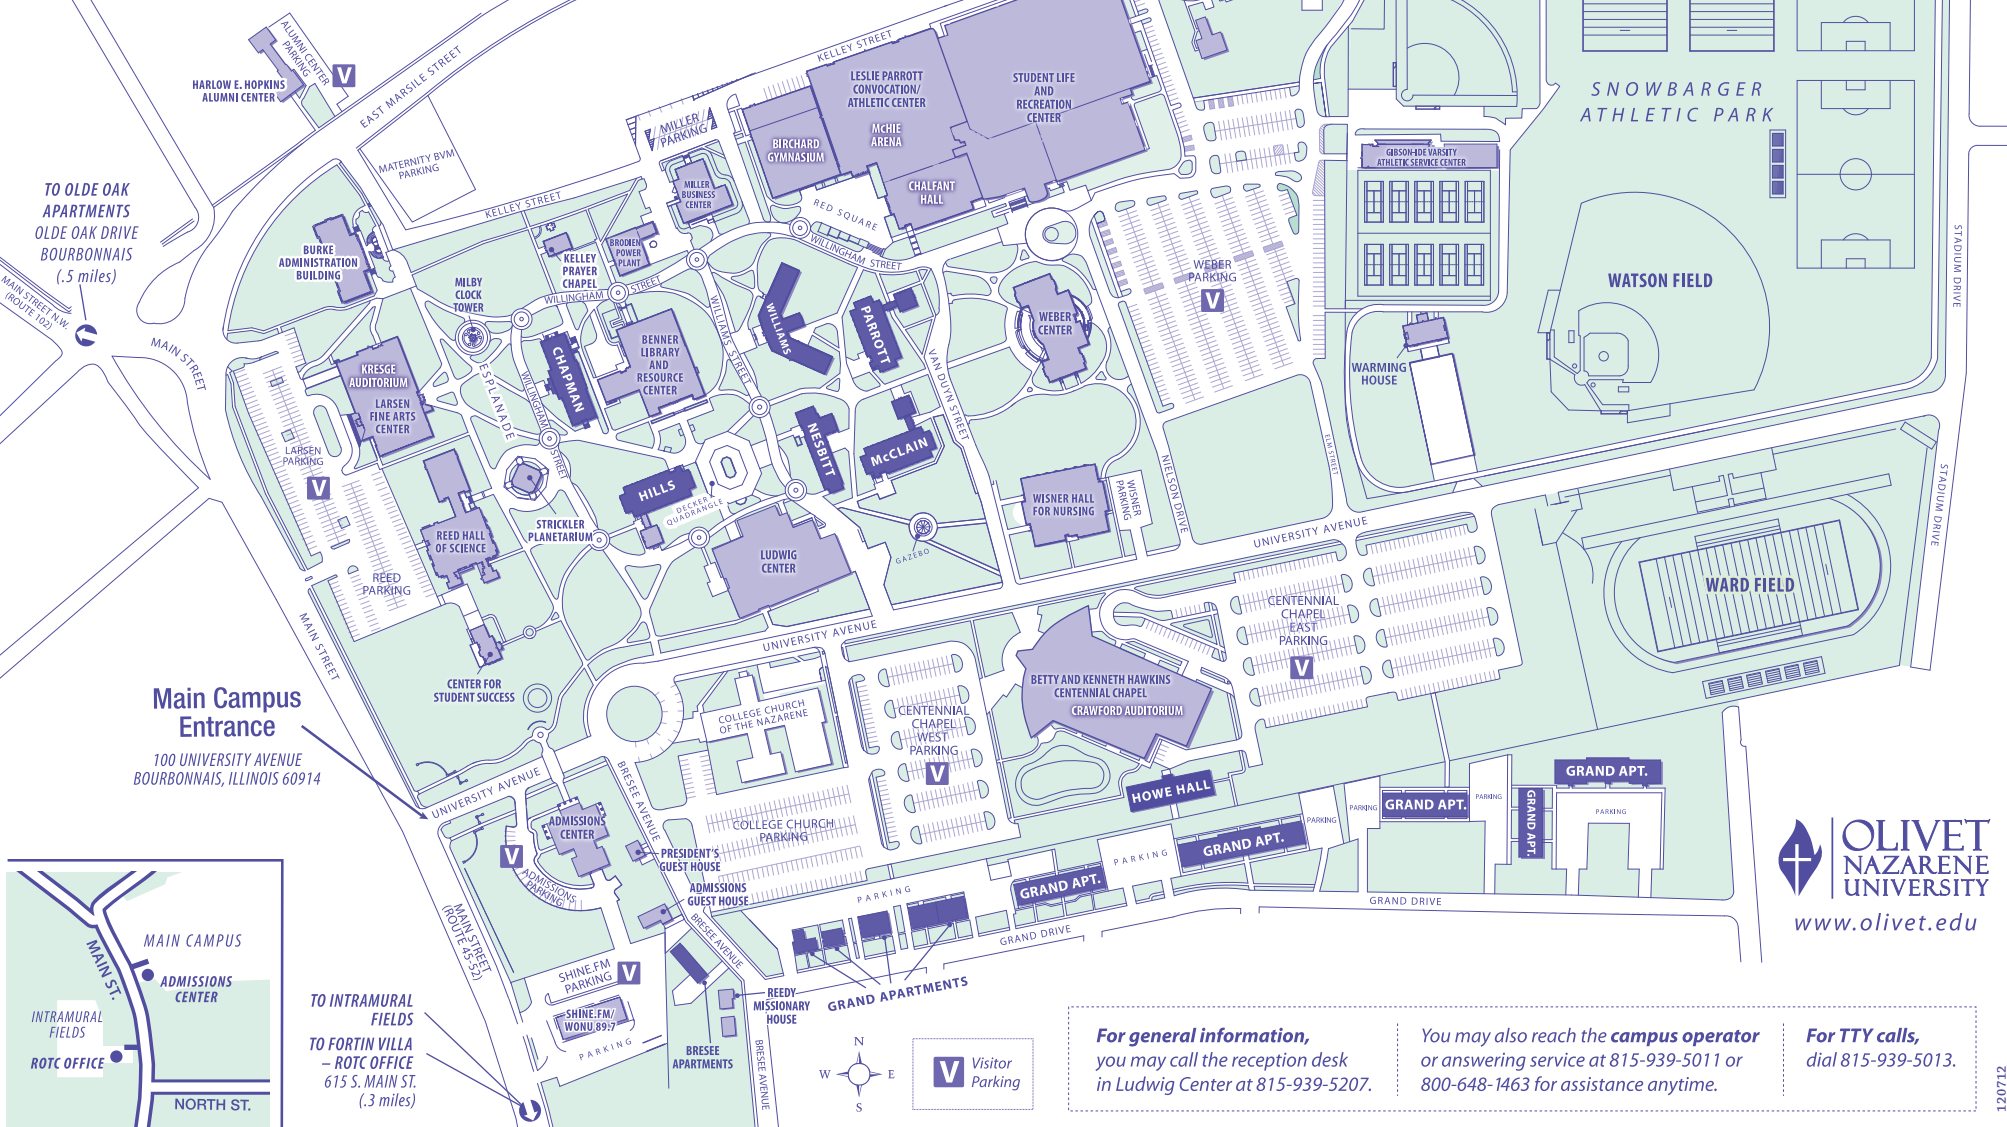

# Olivet Nazarene University's Main Campus (BOURBONNAIS, ILL.)

TO I-57, EXIT 315 (2 miles)  
TO SCHOOL OF GRADUATE AND CONTINUING STUDIES  
21 HERITAGE DRIVE, BOURBONNAIS (1 mile)

TO OLDE OAK APARTMENTS  
OLDE OAK DRIVE  
BOURBONNAIS  
(.5 miles)

**Main Campus Entrance**  
100 UNIVERSITY AVENUE  
BOURBONNAIS, ILLINOIS 60914

TO INTRAMURAL FIELDS  
TO FORTIN VILLA - ROTC OFFICE  
615 S. MAIN ST.  
(.3 miles)

**OLIVET NAZARENE UNIVERSITY**  
[www.olivet.edu](http://www.olivet.edu)

**For general information,** you may call the reception desk in Ludwig Center at 815-939-5207.

You may also reach the **campus operator** or answering service at 815-939-5011 or 800-648-1463 for assistance anytime.